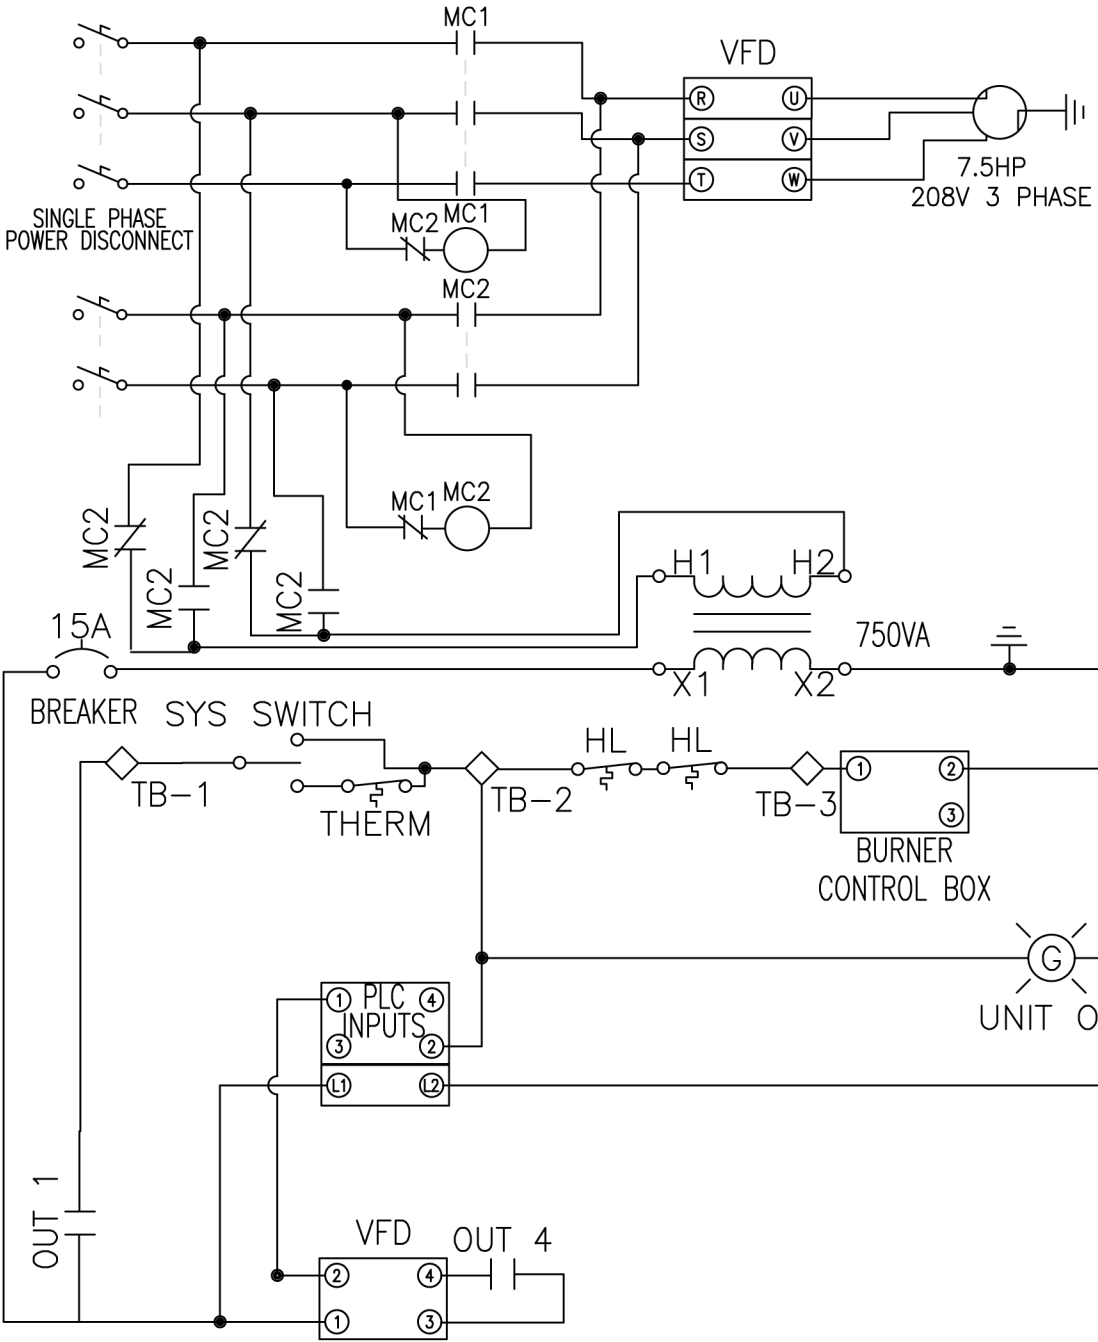

THREE PHASE  
POWER DISCONNECT

SINGLE PHASE  
POWER DISCONNECT

FLAGRO INDIRECT HEATER

FVO-750

SIZE N/A	FSCM NO	DRAWING NUMBER 0001	REV 1.03
SCALE N/A	SHEET N/A		